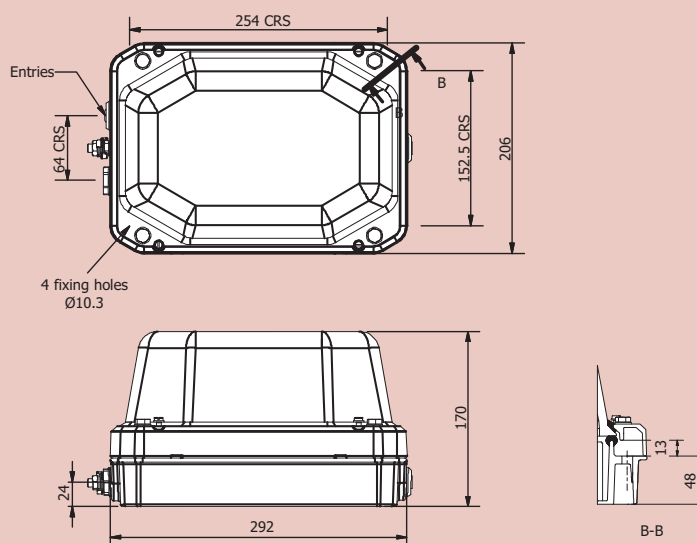

Ambient temperature range:
-45°C TO +55°C

Ingress protection to IP66 and IP67

Meets current CAA (CAP 437)
and ICAO guidelines for
helicopter landing area lighting

DIMENSIONS

Dimensions in millimetres